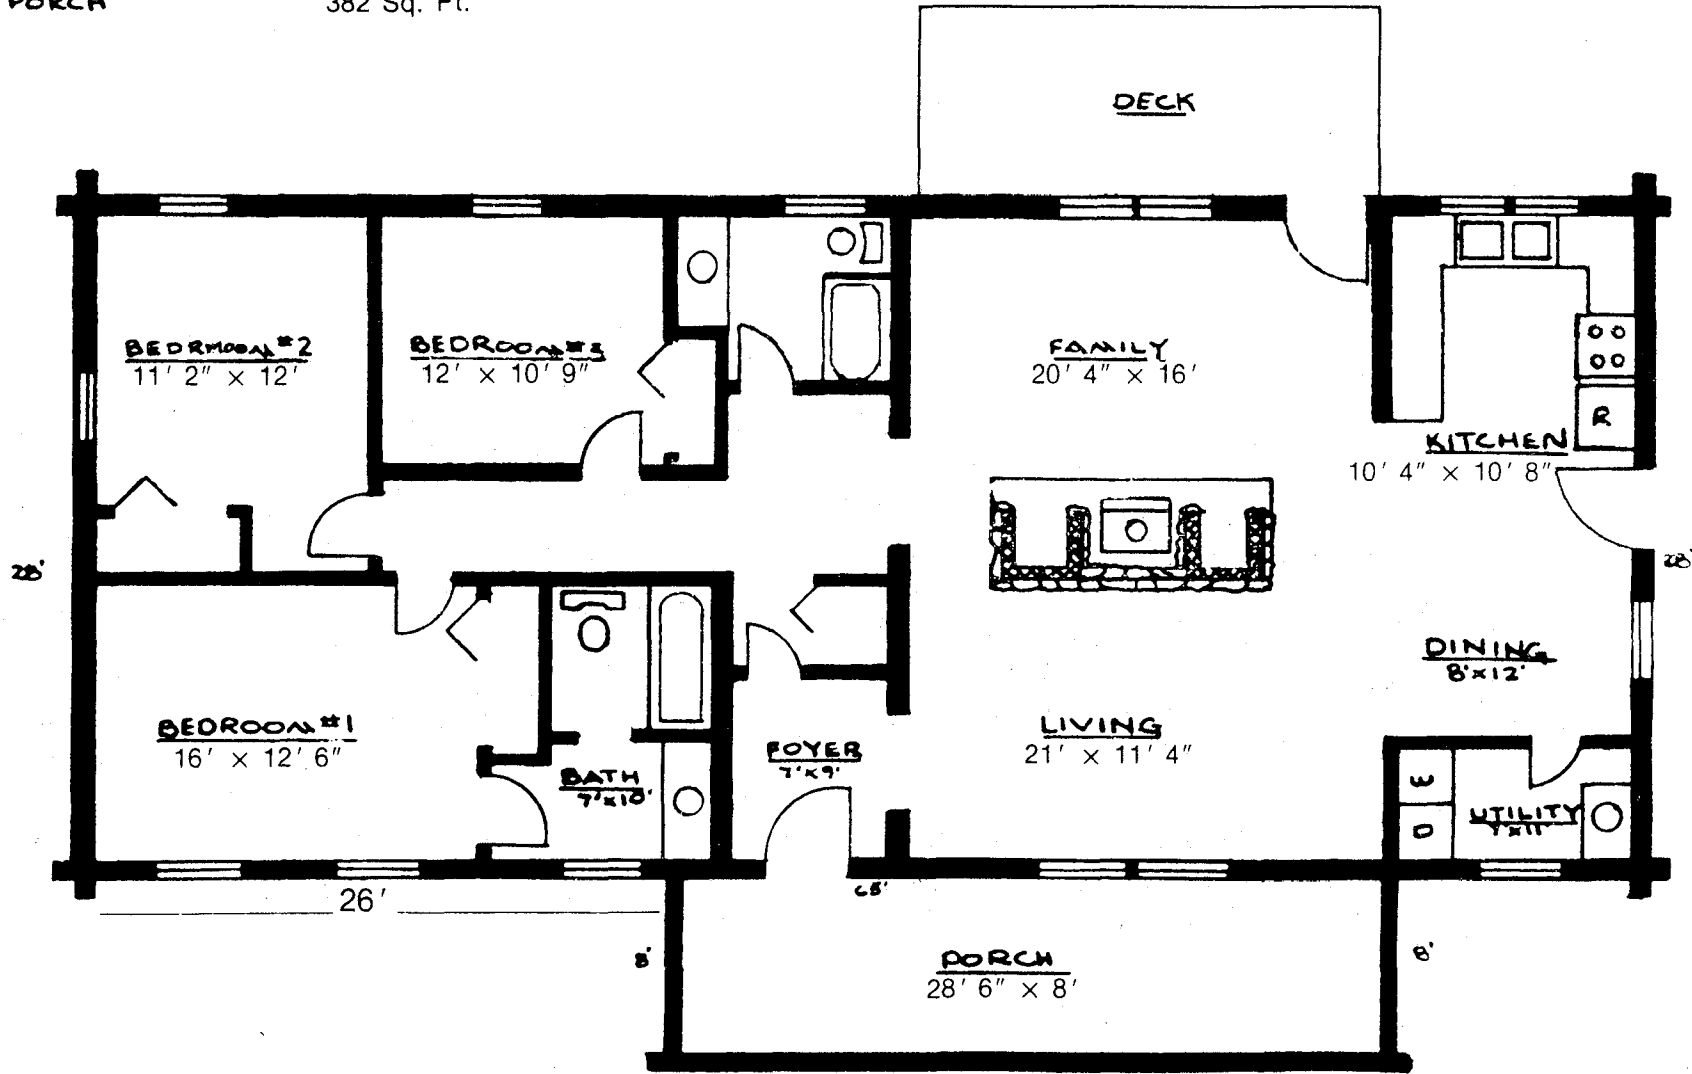

This brochure is for appearance only.
Please consult blueprints for actual layout.

THE CAROLINA

FLOOR AREA
PORCH

1820 SQ.FT.
382 Sq. Ft.

65'

**AMERICAN
LOG HOMES**

7810 Ballantyne Commons Parkway
Suite 300

Charlotte, NC 28277