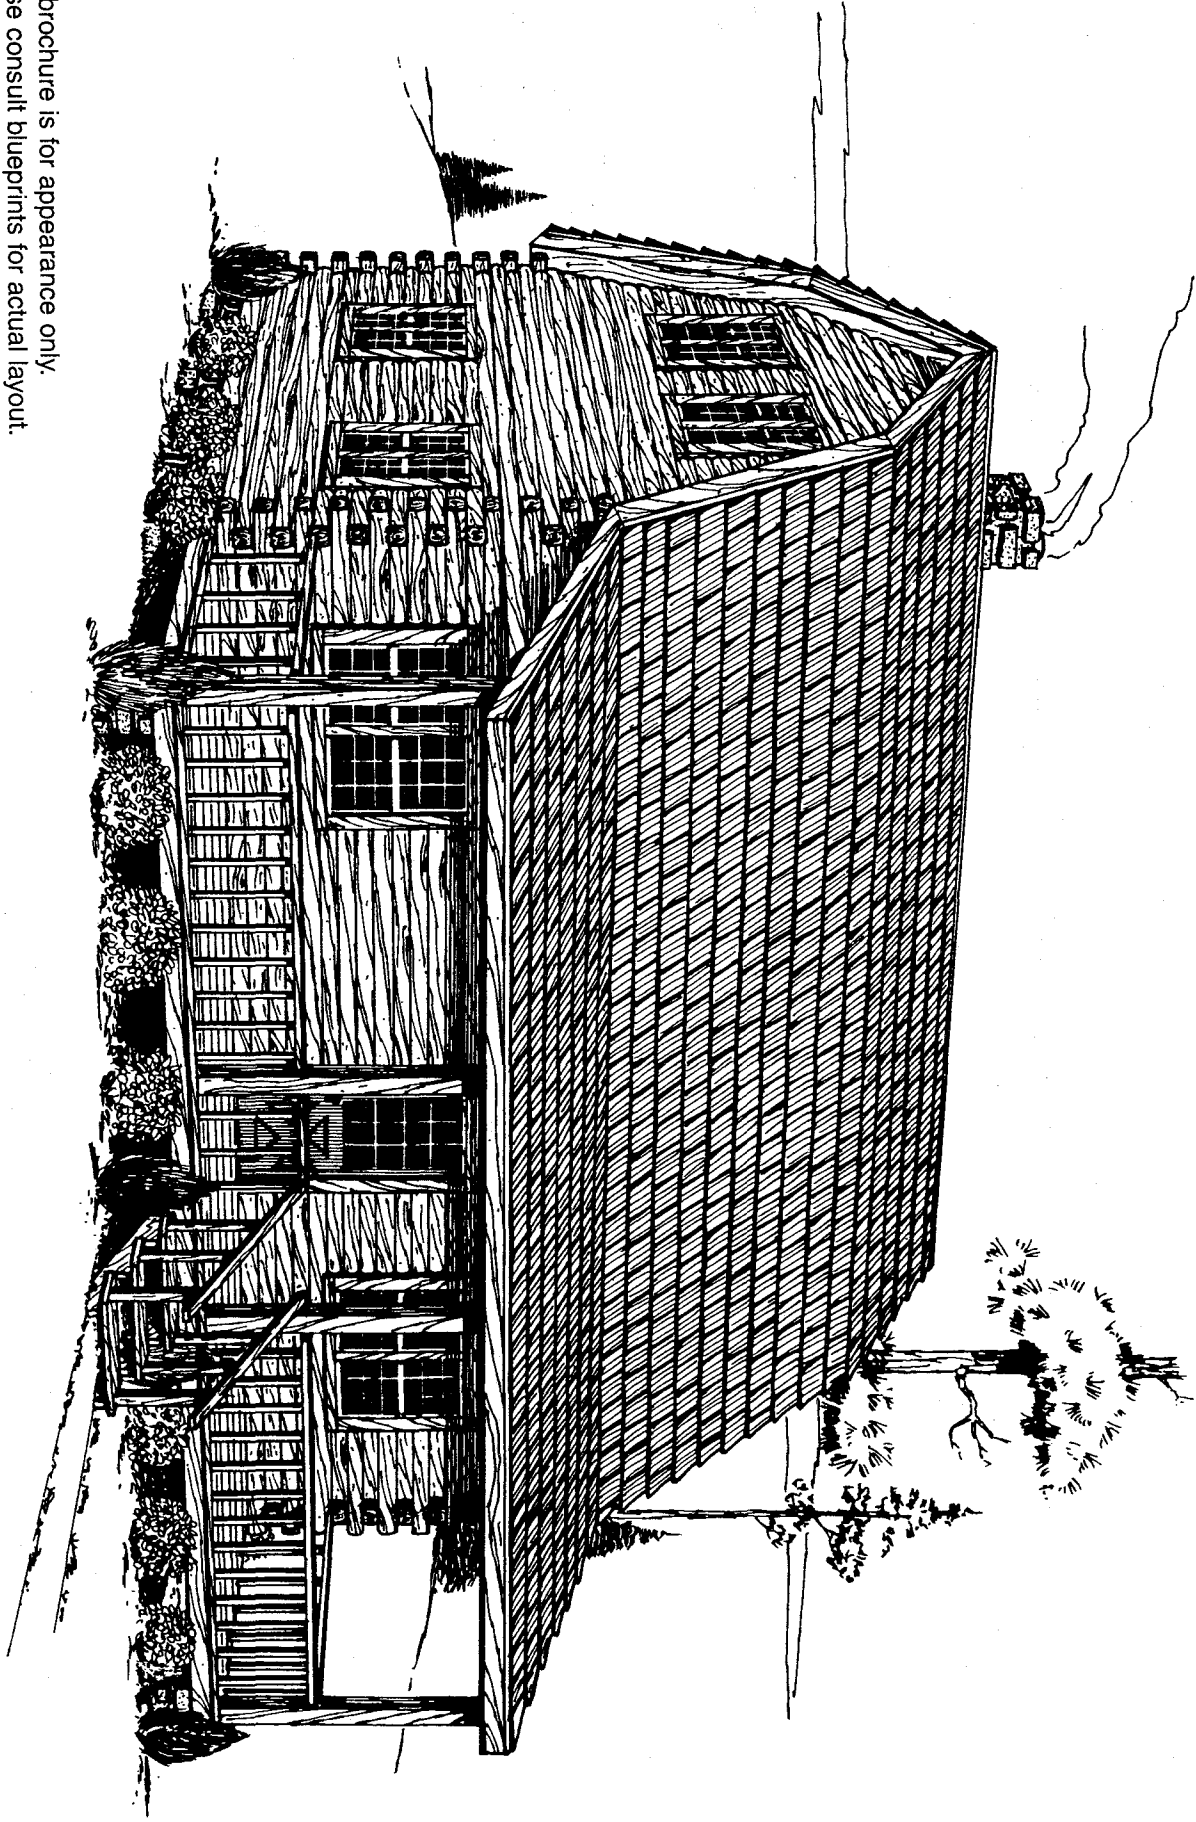

This brochure is for appearance only.  
Please consult blueprints for actual layout.

# THE KENTUCKY

FIRST FLOOR PLAN

SECOND FLOOR PLAN

Sq. Footage	
First Flr.	768'
Second	768'
Total	1536'
Porch	224'

YOUR AMERICAN LOG HOMES DEALER IN THIS AREA IS

7810 Ballantyne Commons Parkway  
 Suite 300  
 Charlotte, NC 28277  
 Phone: (704) 602-3035 • Fax: (704) 319-2250