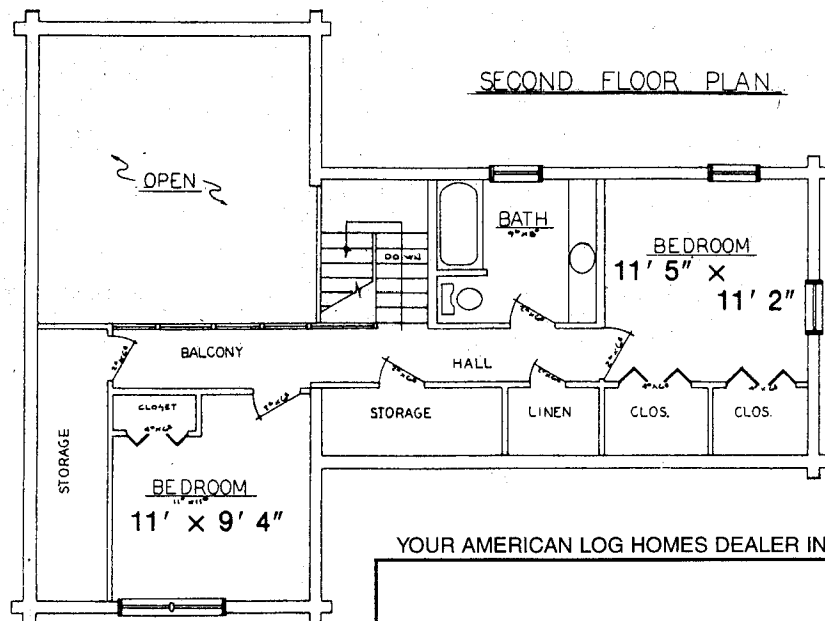

This brochure is for appearance only.
Please consult blueprints for actual layout.

THE INDIANA

401

Overall dimensions 32 ft. x 46 ft.
 Square Footage
 First Floor 960
 Second Floor 704
 Total Living Area 1664