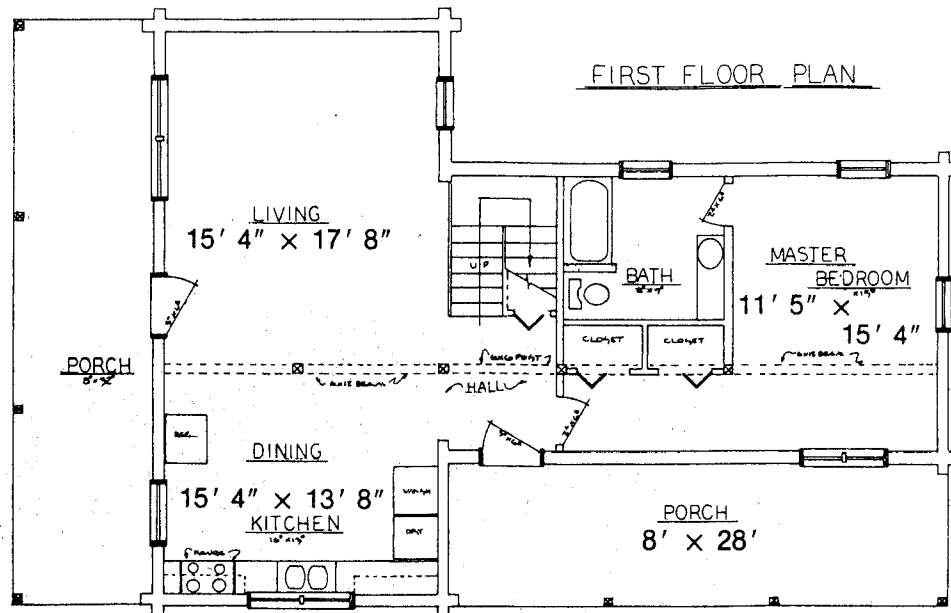

This brochure is for appearance only.
Please consult blueprints for actual layout.

THE INDIANA

401

Overall dimensions 32 ft. x 46 ft.
 Square Footage
 First Floor 960
 Second Floor 704
 Total Living Area 1664