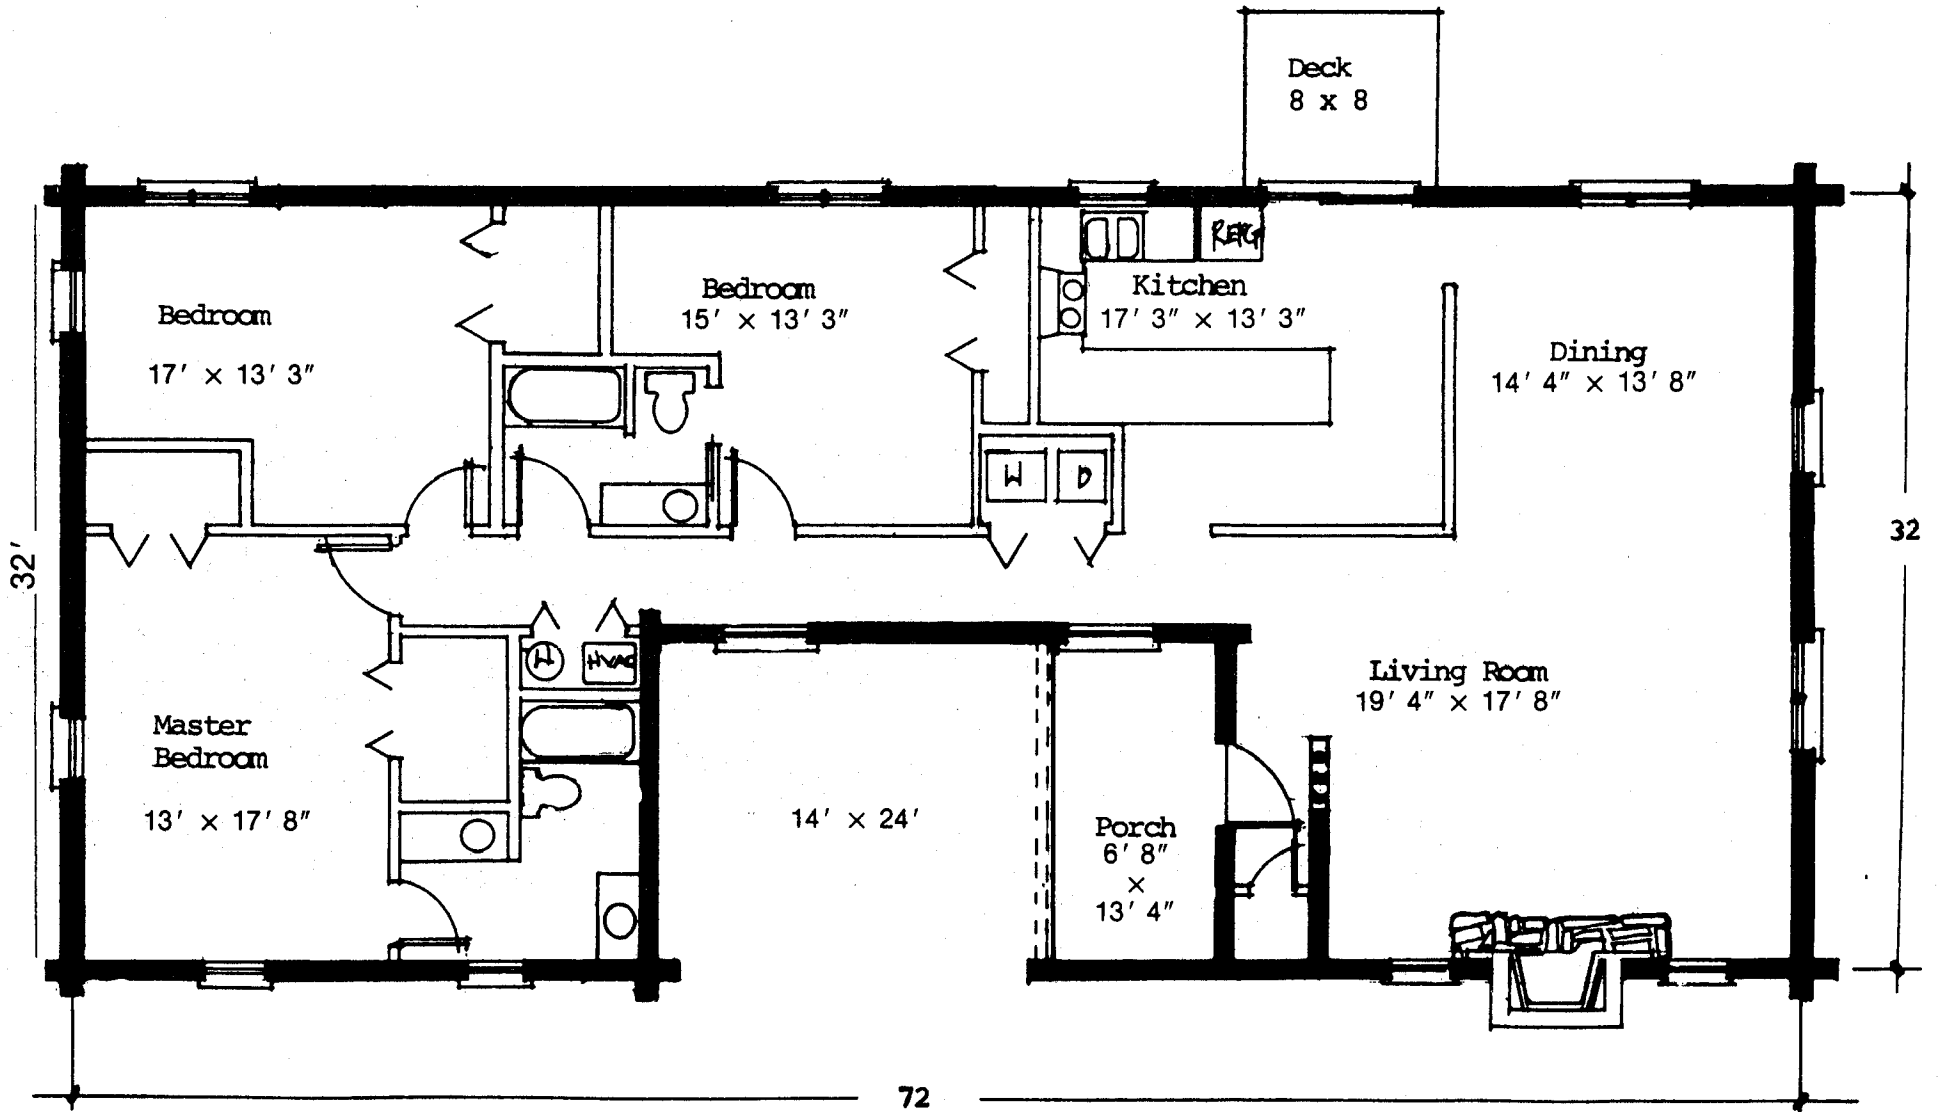

This brochure is for appearance only.
Please consult blueprints for actual layout.

THE PHOENIX

404

Square Footage - 1968

Floor Area
Porch

1870'
105'

7810 Ballantyne Commons Parkway
Suite 300

Charlotte, NC 28277